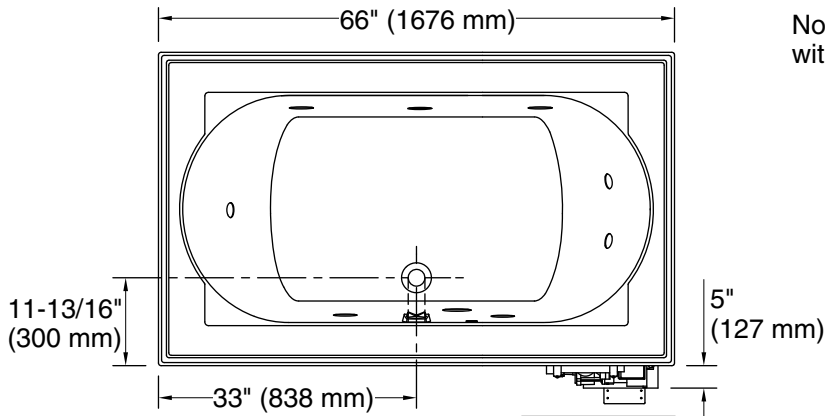

No change in measurements if connected with drain illustrated. (K-7161-AF)