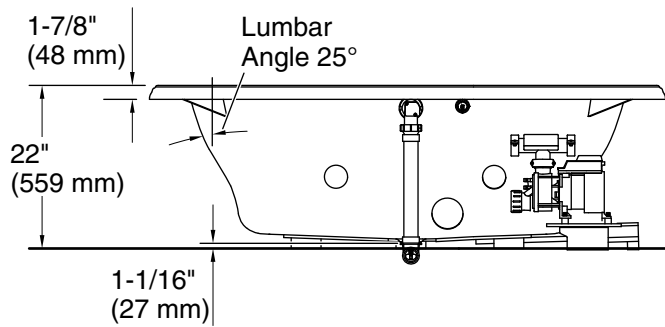

Included Components

Additional Components:
40" (1016 mm) cable

Codes/Standards

ASME A112.19.7/CSA B45.10
CSA B45.5/IAPMO Z124
ASTM E162
ASTM E662
UL 1795
CSA C22.2 No. 218.2

KOHLER® Hydrotherapy Components Five-Year Limited Warranty

Drop-in Rim Detail

Blower Control Access
20" (508 mm) W x 15" (381 mm) H

Required Electrical Service

Two dedicated circuits required.

Pump: 120 V, 15 A, 60 Hz
Heater: 120 V, 15 A, 60 Hz

Technical Information

All product dimensions are nominal.

Installation: Drop-in
Basin area, bottom: 42" x 27" (1067 mm x 686 mm)
Basin area, top: 54" x 30" (1372 mm x 762 mm)
Weight: 129 lbs (58.5 kg)
Minimum floor load: 44 lbs/ft² (214.8 kg/m²)
Water depth: 16" (406 mm)
Water capacity: 81 gal (306.6 L)
Electrical component rating: Pump: 120 V, 7 A, 60 Hz
Heater: 120 V, 12 A, 60 Hz