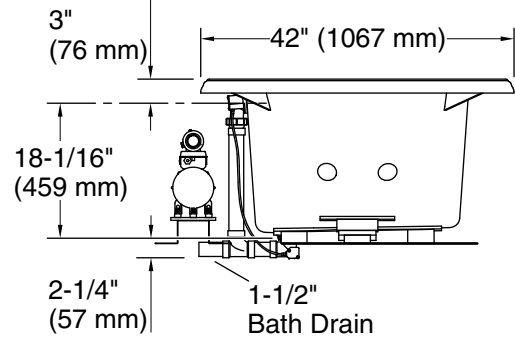

Included Components

Additional Components:
40" (1016 mm) cable

Codes/Standards

ASME A112.19.7/CSA B45.10
CSA B45.5/IAPMO Z124
ASTM E162
ASTM E662
UL 1795
CSA C22.2 No. 218.2

KOHLER® Hydrotherapy Components Five-Year Limited Warranty

Drop-in Rim Detail

Blower Control Access
20" (508 mm) W x 15" (381 mm) H

Required Electrical Service

Two dedicated circuits required.

Pump: 120 V, 15 A, 60 Hz
Heater: 120 V, 15 A, 60 Hz

Technical Information

All product dimensions are nominal.

Installation: Drop-in
Basin area, bottom: 42" x 27" (1067 mm x 686 mm)
Basin area, top: 54" x 30" (1372 mm x 762 mm)
Weight: 129 lbs (58.5 kg)
Minimum floor load: 44 lbs/ft² (214.8 kg/m²)
Water depth: 16" (406 mm)
Water capacity: 81 gal (306.6 L)
Electrical component rating: Pump: 120 V, 7 A, 60 Hz
Heater: 120 V, 12 A, 60 Hz