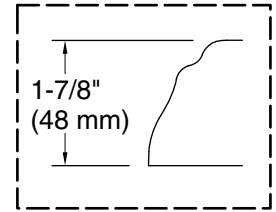

Included Components

Additional Components:
40" (1016 mm) cable

Codes/Standards

ASME A112.19.7/CSA B45.10
CSA B45.5/IAPMO Z124
ASTM E162
ASTM E662
UL 1795
CSA C22.2 No. 218.2

KOHLER® Hydrotherapy Components Five-Year Limited Warranty

Drop-in Rim Detail

Blower Control Access
20" (508 mm) W x 15" (381 mm) H

Required Electrical Service

Two dedicated circuits required.

Pump: 120 V, 15 A, 60 Hz
Heater: 120 V, 15 A, 60 Hz

Technical Information

All product dimensions are nominal.

Installation: Drop-in
Basin area, bottom: 42" x 27" (1067 mm x 686 mm)
Basin area, top: 54" x 30" (1372 mm x 762 mm)
Weight: 129 lbs (58.5 kg)
Minimum floor load: 44 lbs/ft² (214.8 kg/m²)
Water depth: 16" (406 mm)
Water capacity: 81 gal (306.6 L)
Electrical component rating: Pump: 120 V, 7 A, 60 Hz
Heater: 120 V, 12 A, 60 Hz